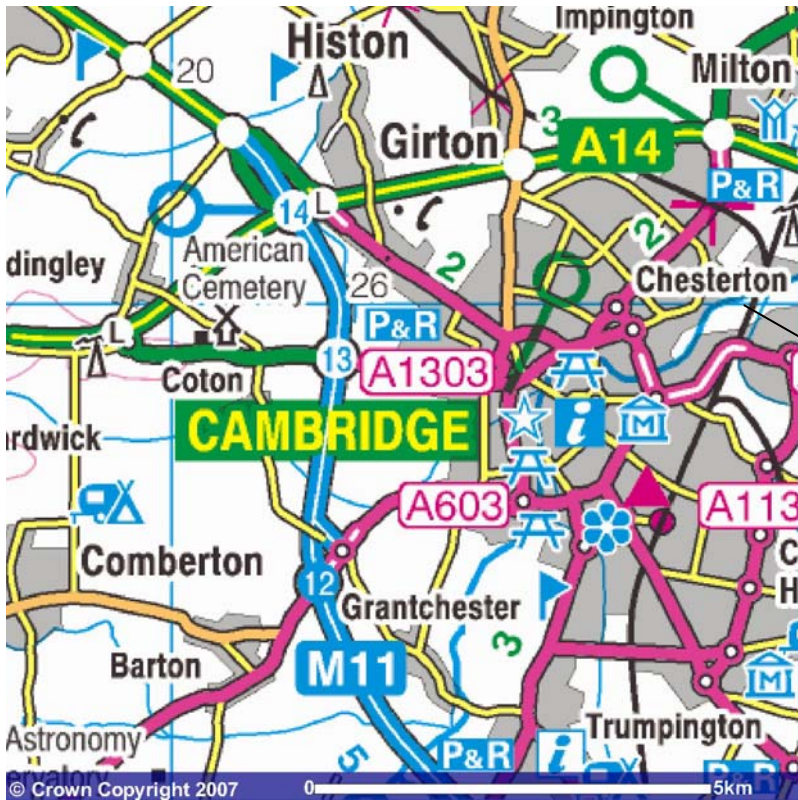

CAMBRIDGE CHAMPS JUNIOR SCULLING HEAD  
LOCATION MAPS

START OF  
HEAD RACE

FINISH

RIVER CAM -  
JUNIOR HEAD  
COURSE